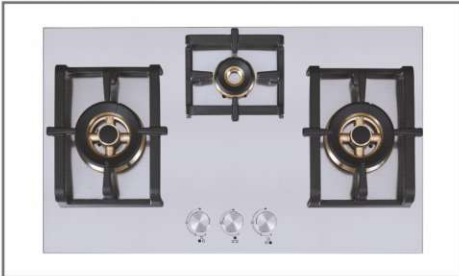

CLASSIC MFC 4B 70 SWIRL N

Built In Hob - 4 Burner 70 cm
Auto Electric Ignition, Metallic Knobs
Multi Flame Control Brass Burners
Burners Powers- 4.0 kw x 1, 2.2 kw x 2, 1.5kw x 1
Product Size mm (WxDx H)- 700 x 525 x 120
Cutting Size mm (WxDx H)- 645 x 475 x 55

CLASSIC SWIRL BURNER

INOX PRO FB SERIES HOBS

(MULTI-FLAME CONTROL FULL BRASS BURNERS)

INOX PRO FB MFC 3B 75 DX FFD

Built In Stainless Steel Hob - 3 Burner 75 cm
 Auto Electric Ignition, Round Metallic Knobs
 Full Brass Heavy Duty Multi-flame burners
 Flame Failure Safety Device (FFD)
 Ignition Plug with Brass Sleeve
 Burners Powers-4.0 kw x 2 , 1.5 kw x 1
 Product Size mm (W x D x H) - 750 x 450 x 120
 Cutting Size mm (W x D x H) - 710 x 410 x 55

INOX PRO FB MFC 4B 70 DX FFD

Built In Stainless Steel Hob - 4 Burner 70 cm
 Auto Electric Ignition, Round Metallic Knobs
 Full Brass Heavy Duty Multi-flame burners
 Flame Failure Safety Device (FFD)
 Ignition Plug with Brass Sleeve
 Burners Powers - 4.0 kw x 2 , 1.5 kw x 2
 Product Size mm (W x D x H) - 700 x 525 x 120
 Cutting Size mm (W x D x H) - 645 x 475 x 55