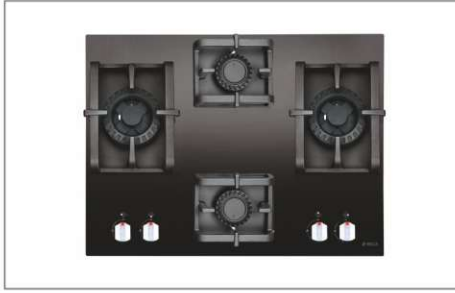

PRO MFC 4B 70 DX SWIRL N

Built In Hob - 4 Burner 70 cm
Auto Electric Ignition, Metallic Knobs
Multi Flame Control Brass Burners
Flame Failure Safety Device (Optional)
Burners Powers- 4.0 KW x 2 ,2.2 KW x 1, 1.5 KW X 1
Product Size mm (WxDx H)- 700 x 525 x 123
Cutting Size mm (WxDx H)- 645 x 475 x 55
Also available in White Glass