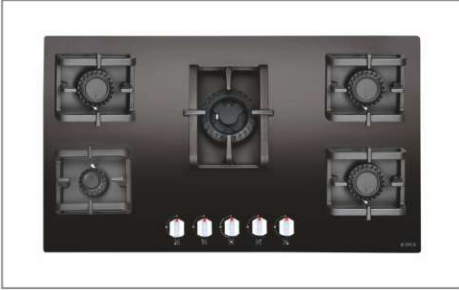

PRO MFC 5B 90 SWIRL

Built In Hob - 5 Burner 90 cm
Auto Electric Ignition, Metallic Knobs
Multi Flame Control Brass Burners
Flame Failure Safety Device (Optional)
Burners Powers- 4.0 KW x 1, 2.2 KW x 3, 1.5 KW X 1
Product Size mm (WxDx H)- 900 x 525 x 123
Cutting Size mm (WxDx H)- 795 x 485 x 55