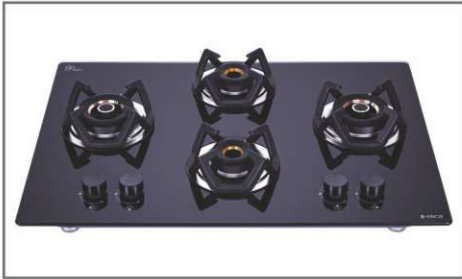

CLASSIC FLEXI AB HCT 3B 60

Built In Hob - 3 Burner 60 cm
Auto Electric Ignition
Round Knob Bk, Grids - Cast Iron
Multi Flame Control Advanced Brass Burners
Burner's power- 2.5kw x 1, 1.5kw x 2
Product Size: mm (WxDxH) 600 x 520 x 106
Cutting Size: mm (WxDxH) 564 x 495 x 50

CLASSIC FLEXI AB BURNER

CLASSIC FLEXI AB HCT 4B 70 DX

Built In Hob - 4 Burner 70 cm
Auto Electric Ignition(Battery Operated)
Round Knob Bk, Grids - Cast Iron
Multi Flame Control Advanced Brass Burners
Burner's power- 2.5kw x 2, 1.5kw x 2
Product Size: mm (WxDxH) 700 x 520 x 106
Cutting Size: mm (WxDxH) 660 x 480 x 55