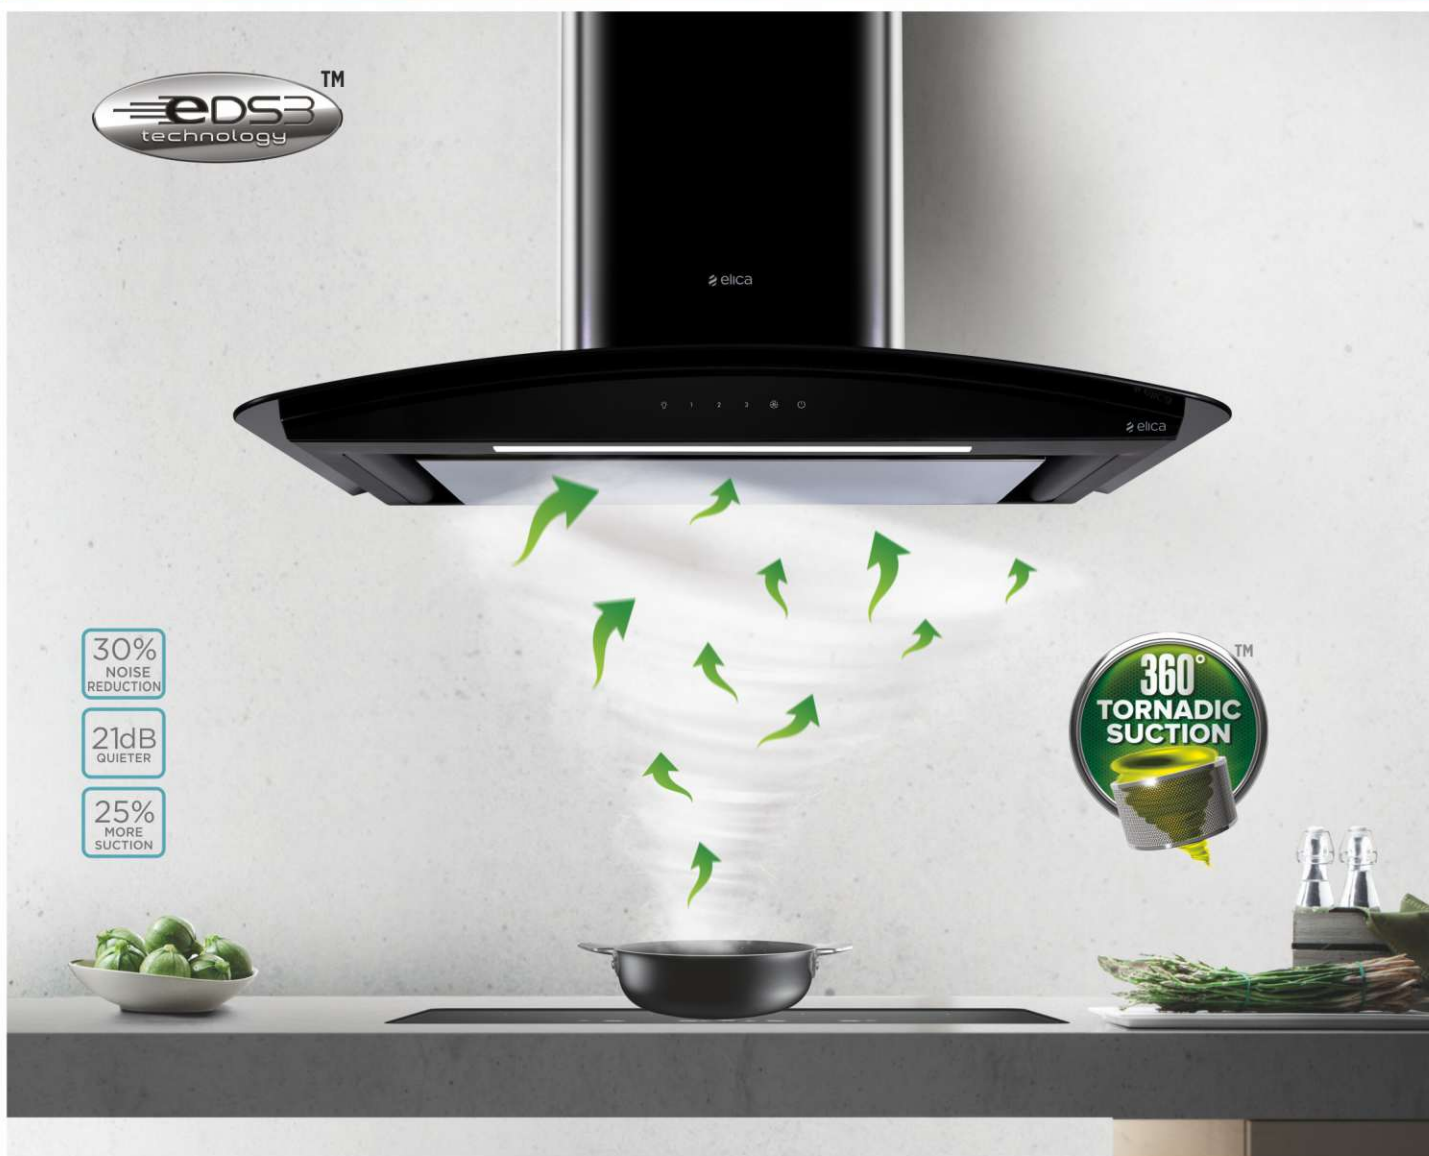

HI-LIFE (CEILING MOUNTING/ISLAND)

EMPTY SKY

Size: 120 x 70 cm
 Max airflow: 559-823 m³/hr
 Filter: Grease
 Controls: 3s + B remote
 Finish: White Cristalplant
 Lighting: Strip LED

GLACIER 110 WH

Size: 110 cm
 Max airflow: 1100 m³/hr
 Filter: Cassette
 Controls: Electronic (Remote)
 Finish: SS + White/Black Glass
 Lighting: LED 2W x 4 = 8

CLOUD NINE

Size: 120 x 65 cm
 Max airflow: 669 m³/hr
 Filter: Grease
 Controls: 3s + B remote
 Finish: SS + White Glass
 Lighting: Neon 21w

CIRCLE ISLAND 350 NERO

Size: Ø 35 cm
 Max airflow: 1000 m³/hr
 Filter: Cassette
 Controls: Soft Touch Electronic
 Finish: Black/Stainless Steel
 Lighting: LED 2 x 1 W
 Also available in Wall mounted Black Version

CHROME ISLAND

Size (cm) : 85 x 43
 Max Air Flow : 750 m³/hr
 Filter : Grease EDS3
 Controls : Magic Wand
 Lighting : Halo 2 x 20 W - 4 x 20 W
 Finish : Shiny Stainless Steel

EDS DEEP SILENCE

KITCHENHOODS

METEORITE EDS HE LTW 120 TOUCH LED

Size: 120
 Filter: 3D Filter
 Max Air Flow: T-1220 m³/hr
 Controls: Touch 4 Speed
 Finish: Stainless Steel + Mirror Finish Glass
 Lighting: LED Strip

METEORITE EDS HE LTW T4V LED