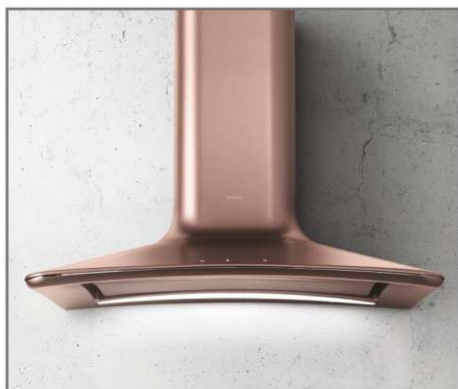

DRAFT 90 SS

Size: 90 cm
 Max airflow: 1100 m³/hr
 Filter: 1 Aluminium Filter
 Controls: Touch
 Finish: Stainless Steel + Glass
 Lighting: LED 2 x 1 W

HI-LIFE (WALL MOUNTED)

FEEL

Size: 80 cm
 Max airflow: 801 m³/hr
 Filter: Grease
 Controls: E-motion
 Finish: Glass Colours
 Lighting: Strip LED 7W 4000K

SWEET

Size: 85 cm
 Filter: Grease
 Max airflow: 800 m³/hr
 Controls: 3s + B Touch
 Finish: Matt White/Umber/Ivory,
 Copper, Peltrox, Cast Iron
 Lighting: Strip LED 7W 4000K

SPACE

Size: Ø 78 cm
 Max Air Flow: 750 m³/hr
 Filter: Grease EDS3
 Controls: 3s + Digital
 Finish: Black/White Glass
 Lighting: Halo 2x20 W