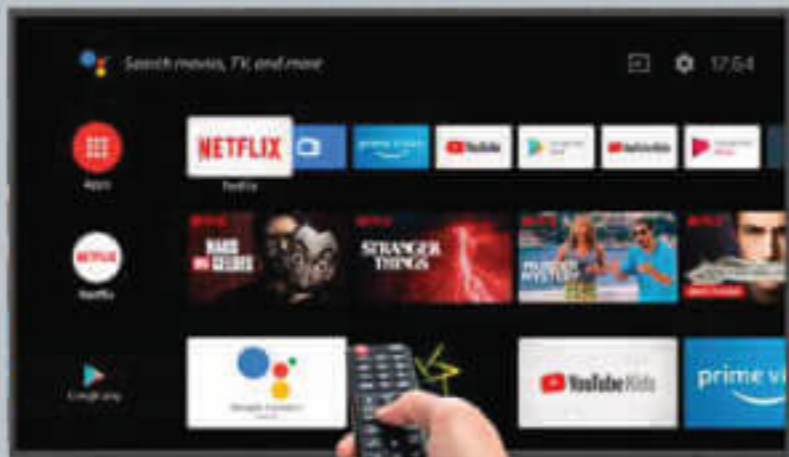

4K ULTRA HD

Produces dazzling detail images with accurate reproduction of light and dark shades. And allow you to experience HDR content via all sources.

SUPER BRIGHTNESS

Super Brightness Technology can effectively improve the vividness and the realistic of color as well as the richer layer on the image.