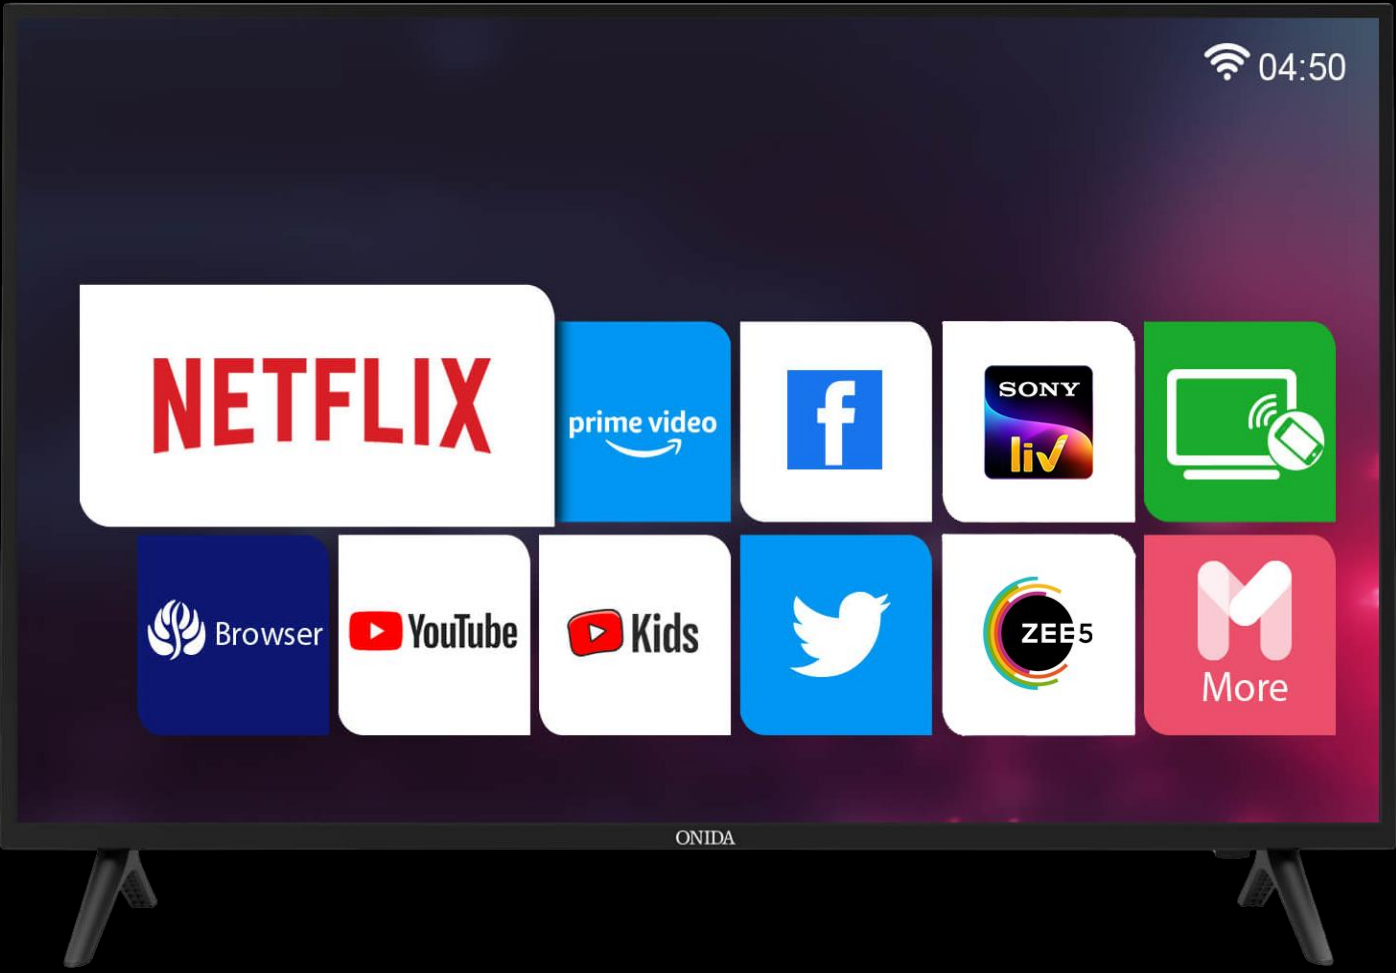

Premium Sound Quality

The 16w speaker output with Dolby and DTS TruSurround sound giving you a theatre-like Surround Sound Experience.

Display Mirroring

Small screens can be a strain on the eye. With this TV, you can now enjoy content from your smart devices on a big screen.

INDIA'S FIRST FIRE TV EDITION

ONIDA KY ROCK | fire tv edition

Blaze Series

55" UHD Netflix TV

Now with Netflix.

Watch all your favourites
on the big screen.

NETFLIX [WATCH NOW >](#)

55UIL NETFLIX TV

ALL THE CONTENT
YOU
LOVE IN ONE PLACE

4K UHD

RESOLUTION

Now enhance your viewing experience with 4K UHD picture quality that comes with 3840 x 2160 pixels which gives you 4 times more detailing than Full HD. The Pixel Density gives you a crystal clear picture quality which brings your movie character comes to life.